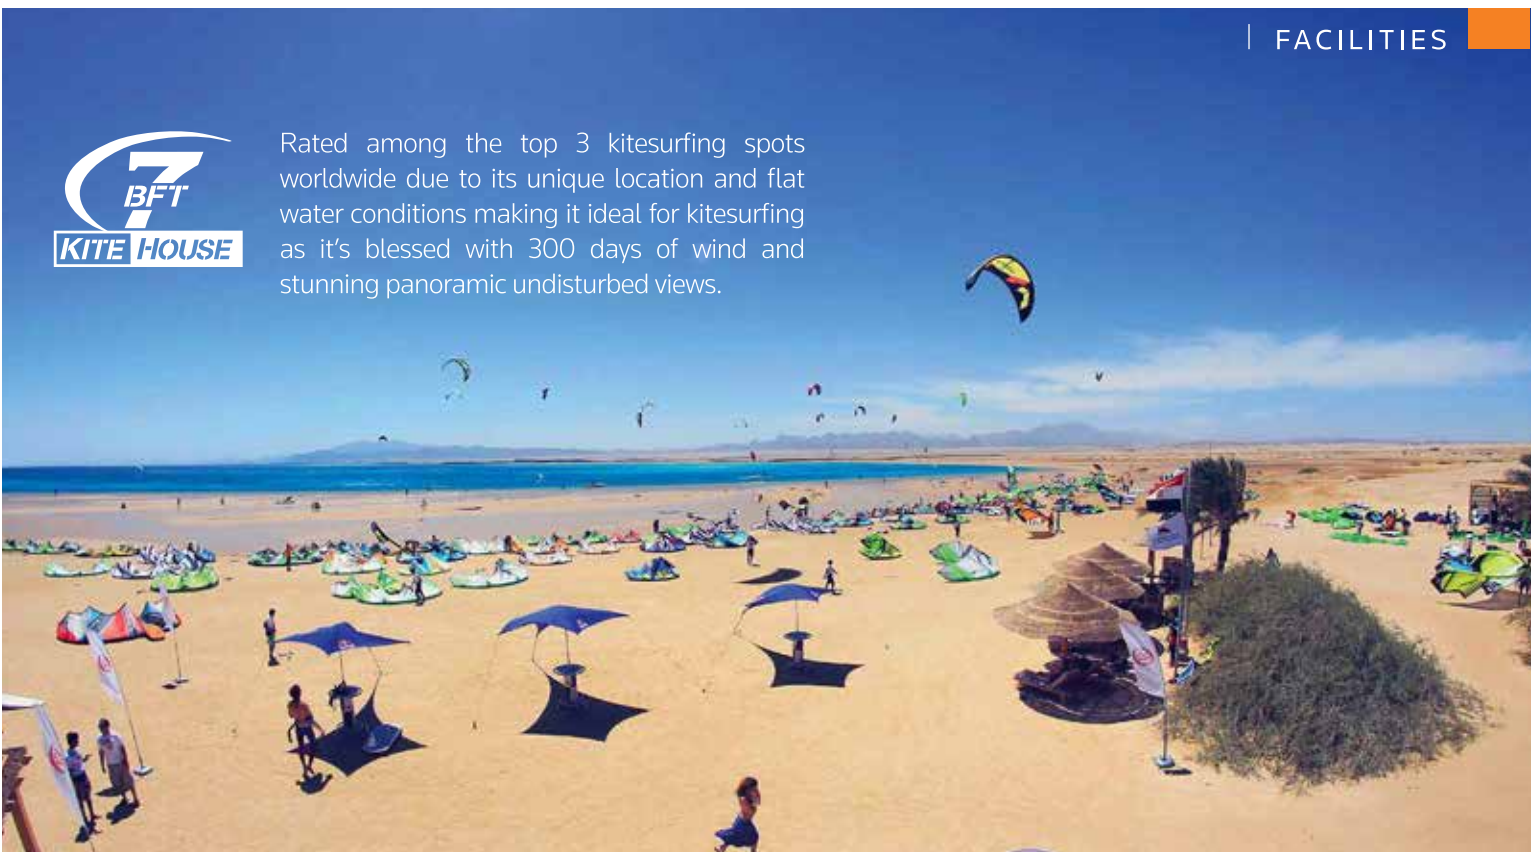

Residential Properties

5 Resort Hotels

Championship Golf Course

Thalasso Spa

Kite House

Utility Center

Limousine Service

The peninsula is blessed with dry desert winds and low humidity Winter Low to Mid | 20° C Summer Low | 30° C

326
ROOMS

THE CASCADES GOLF RESORT, SPA & THALASSO

166
ROOMS

The Breakers Diving & Surfing Lodge

173
ROOMS

The spectacular 18 hole, par 72 championship golf course was designed by golfing legend, Gary Player. Ranked as The Best Golf Course in the world outside of Europe by "International Golf Journal Readers" for several years. It has also been recognized, by CNN Travel, as one of the top 10 golf courses in Africa.

Rated among the top 3 kitesurfing spots worldwide due to its unique location and flat water conditions making it ideal for kitesurfing as it's blessed with 300 days of wind and stunning panoramic undisturbed views.

Recognized as the best in Egypt and one of the largest in the region. Facilities span over an area of 7,500 m², with 65 treatment rooms, offering everything from traditional massages and beauty treatments to the latest technology for aesthetic treatments and hydrotherapy.