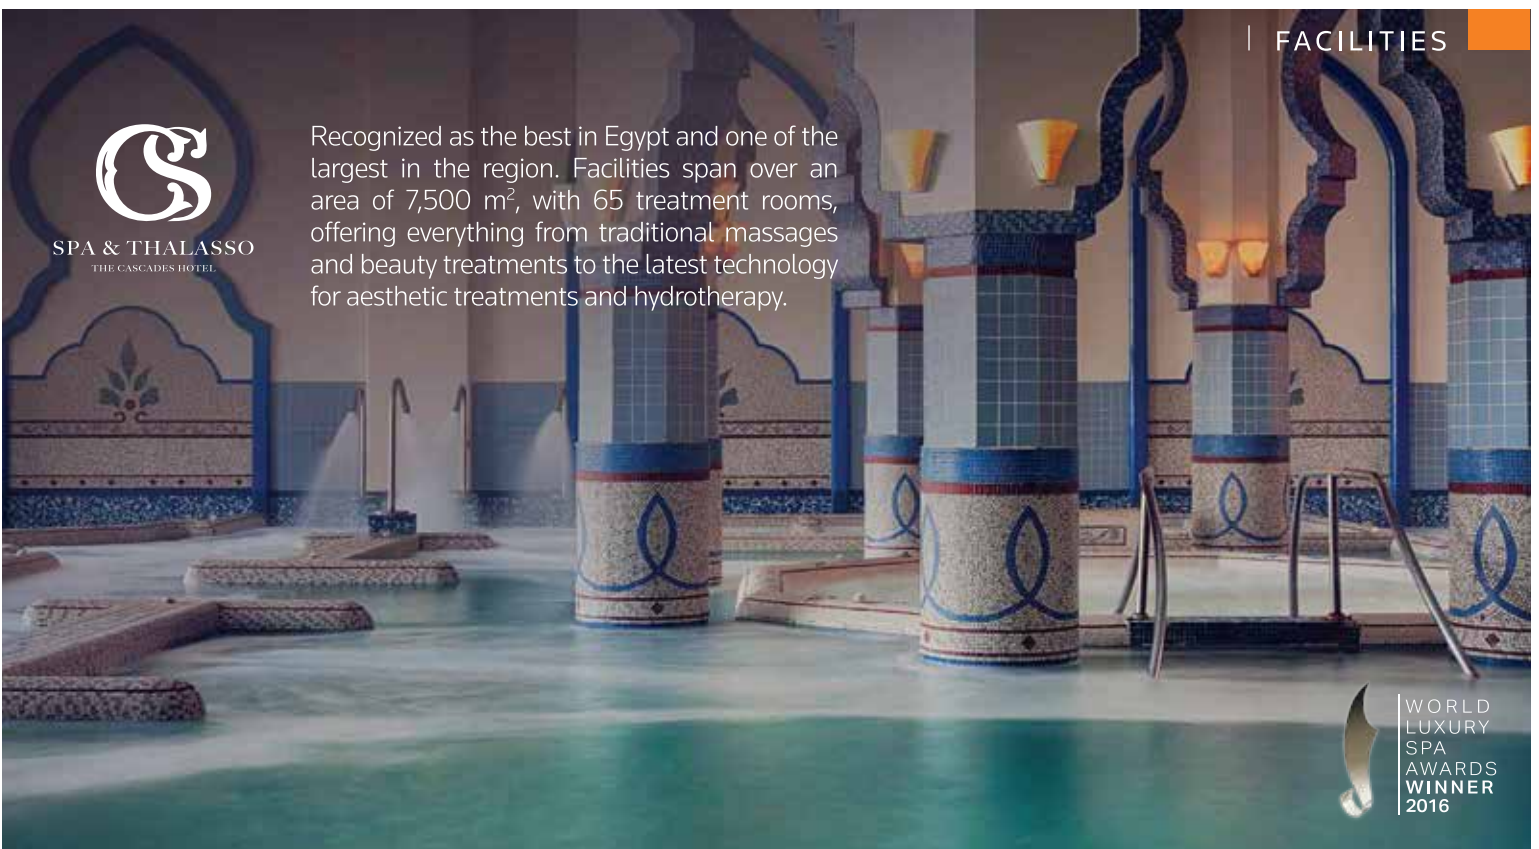

326
ROOMS

THE CASCADES GOLF RESORT, SPA & THALASSO

166
ROOMS

The Breakers Diving & Surfing Lodge

173
ROOMS

The spectacular 18 hole, par 72 championship golf course was designed by golfing legend, Gary Player. Ranked as The Best Golf Course in the world outside of Europe by "International Golf Journal Readers" for several years. It has also been recognized, by CNN Travel, as one of the top 10 golf courses in Africa.

Offering exclusive diving and personalized services for both beginners training and advanced courses. Providing direct access to the largest house reef, in the Red Sea, accessible through its 420 m long jetty. Recognized as the "Number one House reef" by Tauchen magazine.

Recognized as the best in Egypt and one of the largest in the region. Facilities span over an area of 7,500 m², with 65 treatment rooms, offering everything from traditional massages and beauty treatments to the latest technology for aesthetic treatments and hydrotherapy.