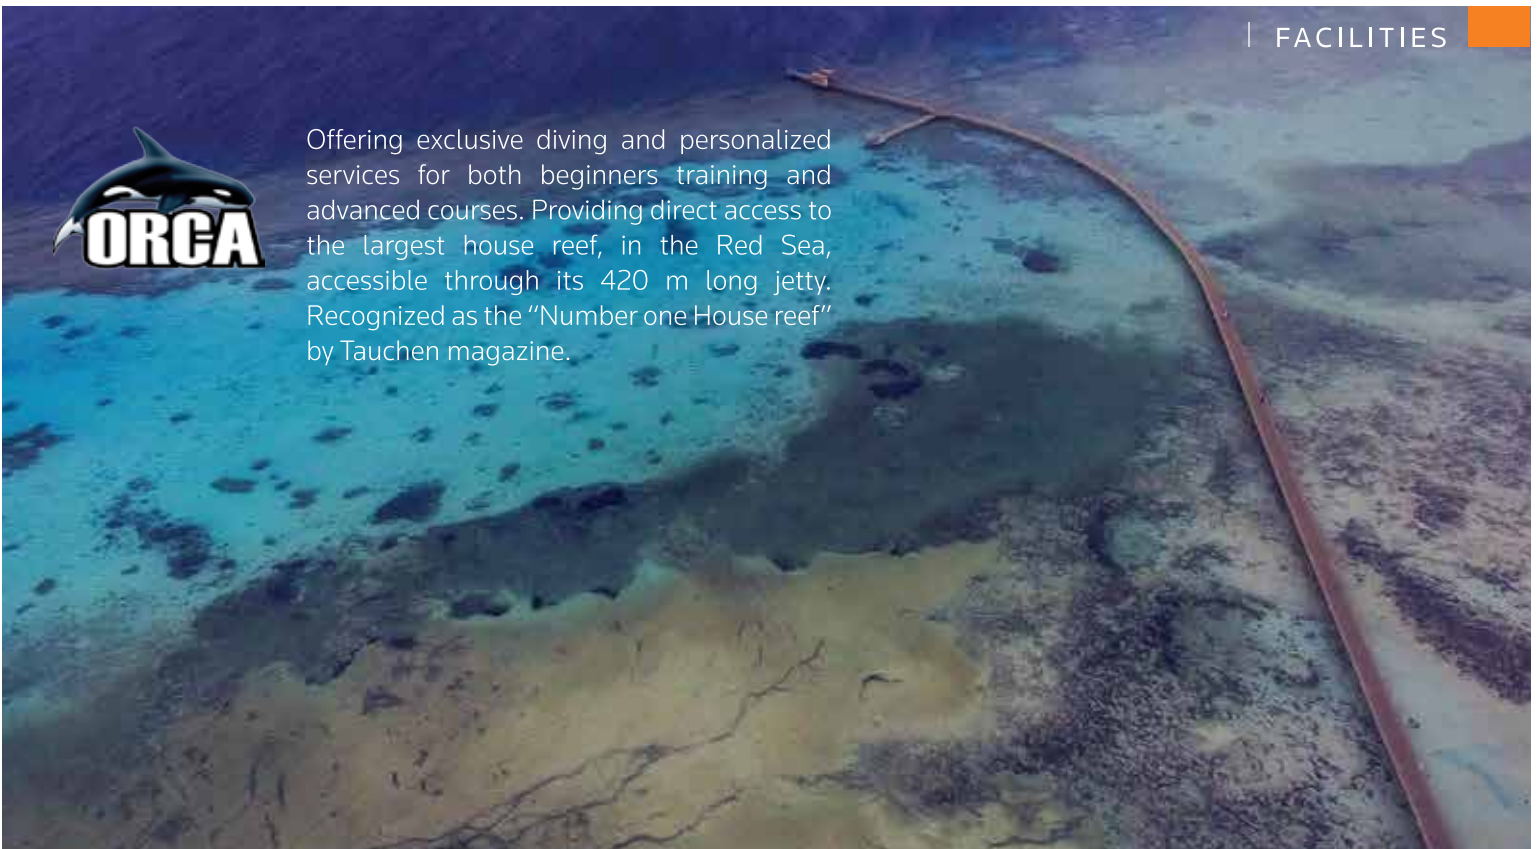

326
ROOMS

THE CASCADES GOLF RESORT, SPA & THALASSO

166
ROOMS

The Breakers Diving & Surfing Lodge

173
ROOMS

The spectacular 18 hole, par 72 championship golf course was designed by golfing legend, Gary Player. Ranked as The Best Golf Course in the world outside of Europe by "International Golf Journal Readers" for several years. It has also been recognized, by CNN Travel, as one of the top 10 golf courses in Africa.

Offering exclusive diving and personalized services for both beginners training and advanced courses. Providing direct access to the largest house reef, in the Red Sea, accessible through its 420 m long jetty. Recognized as the "Number one House reef" by Tauchen magazine.

Rated among the top 3 kitesurfing spots worldwide due to its unique location and flat water conditions making it ideal for kitesurfing as it's blessed with 300 days of wind and stunning panoramic undisturbed views.

Recognized as the best in Egypt and one of the largest in the region. Facilities span over an area of 7,500 m², with 65 treatment rooms, offering everything from traditional massages and beauty treatments to the latest technology for aesthetic treatments and hydrotherapy.